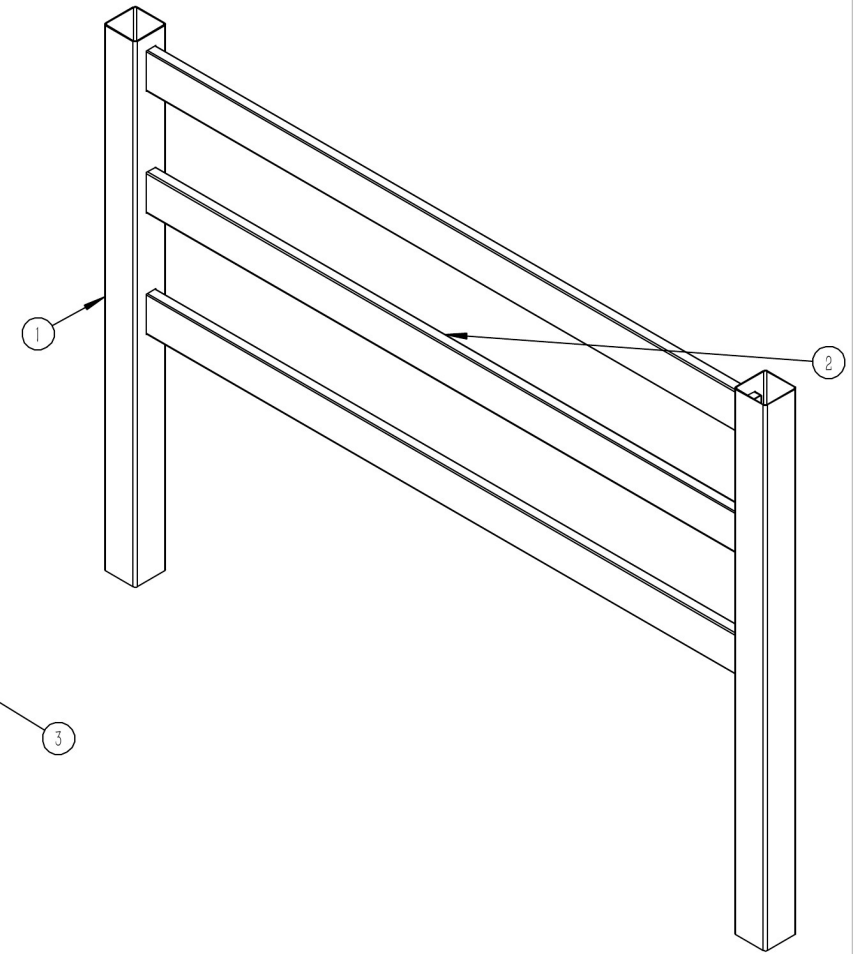

A-A  
1 : 15

A

NO	Part name	Length (mm)	Number
1	5050Post	1879.6	2
2	1555Rail	2438.4	3
3	1555Aluminum support	2438.4	3

**Spread  
Eagles**

Design by  
Check by  
Approve by  
Complete date

Product name  
Drawing NO  
Revision

8尺马栏

A/0

Sheet 1

**Spread  
Eagles**

Design by		Product name	8尺马栏	
Check by		Drawing NO		
Approve by		Revision	A/0	Sheet 2
Complete date				

<b>Spread Eagles</b>	Design by		Product name	8尺马栏	
	Check by		Drawing NO		
	Approve by		Revision	A/0	Sheet 3
	Complete date				