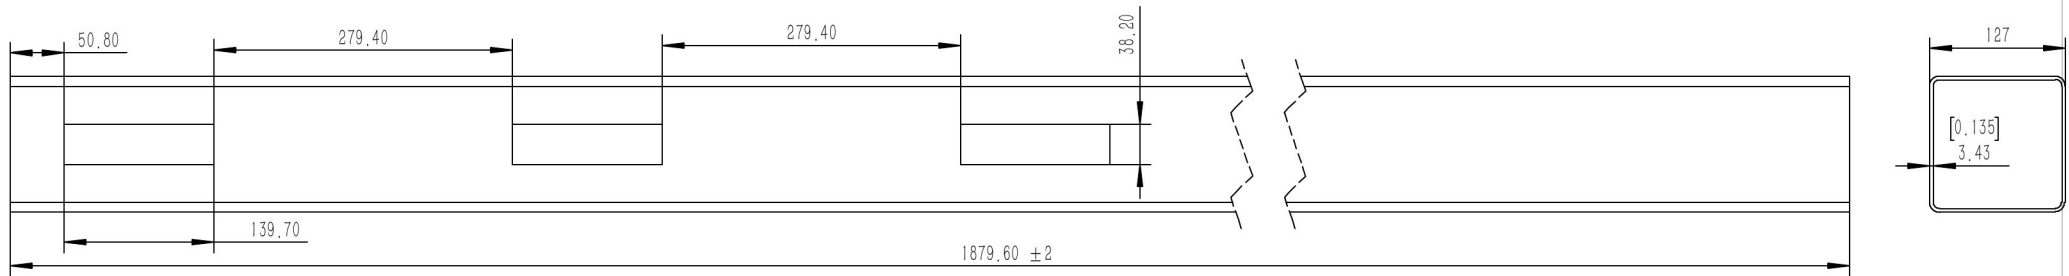

A-A  
1 : 15

A

NO	Part name	Length (mm)	Number
1	5050Post	1879.6	2
2	1555Rail	2438.4	3
3	1555Aluminum support	2438.4	3

**Spread  
Eagles**

Design by  
Check by  
Approve by  
Complete date

Product name  
Drawing NO  
Revision

8尺马栏

A/0

Sheet 1

**Spread  
Eagles**

Design by		Product name	8尺马栏	
Check by		Drawing NO		
Approve by		Revision	A/0	Sheet 2
Complete date				

<b>Spread Eagles</b>	Design by		Product name	8尺马栏	
	Check by		Drawing NO		
	Approve by		Revision	A/0	Sheet 3
	Complete date				

**Spread  
Eagles**

Design by  
Check by  
Approve by  
Complete date

Product name  
Drawing NO  
Revision

8尺马栏

A/0

Sheet 4