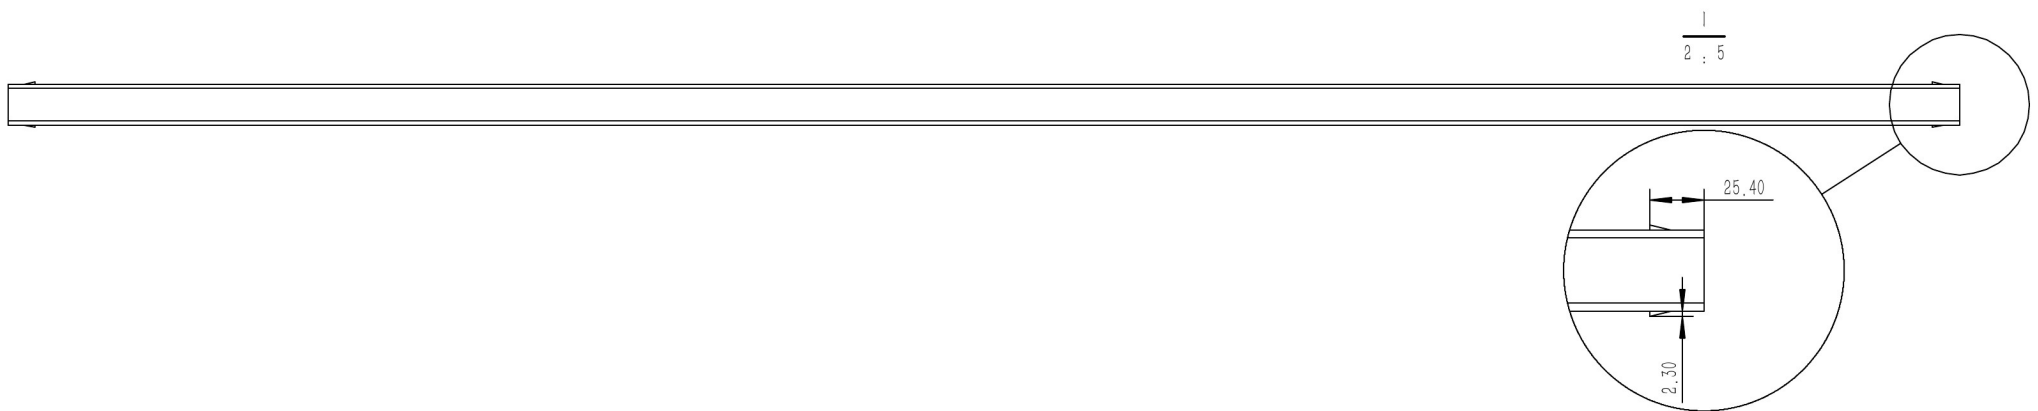

A-A  
1 : 15

A

NO	Part name	Length (mm)	Number
1	5050Post	1879.6	2
2	1555Rail	2438.4	3
3	1555Aluminum support	2438.4	3

**Spread  
Eagles**

Design by  
Check by  
Approve by  
Complete date

Product name  
Drawing NO  
Revision

8尺马栏

A/0

Sheet 1

**Spread  
Eagles**

Design by		Product name	8尺马栏	
Check by		Drawing NO		
Approve by		Revision	A/0	Sheet 2
Complete date				

<b>Spread Eagles</b>	Design by		Product name	8尺马栏	
	Check by		Drawing NO		
	Approve by		Revision	A/0	Sheet 3
	Complete date				